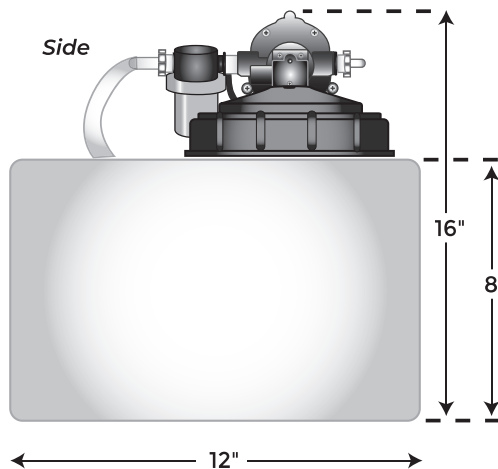

NB-6P Included Parts	
(1)	1" Bulkhead Fittings
(1)	Taco SR-501 Relay
(1)	Shurflo Pump 8025-213-236
(1)	Float Switch

Part No.	MBH	GPH	Material	Pellets	Inlet/Outlet
2008	4,000	30	Poly	31.5 lbs.	1" Port