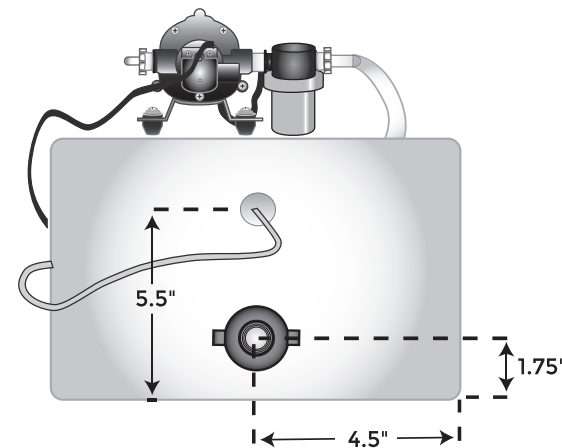

NB-6P Included Parts	
(1)	1" Bulkhead Fittings
(1)	Taco SR-501 Relay
(1)	Shurflo Pump 8025-213-236
(1)	Float Switch

Part No.	MBH	GPH	Material	Pellets	Inlet/Outlet
2008	4,000	30	Poly	31.5 lbs.	1" Port