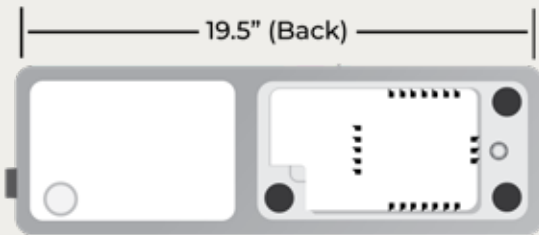

TOP VIEW

FRONT VIEW

SIDE VIEW

NBT-400P

INCLUDED PARTS

- (1) Little Giant® VCMA-20VLS 115V
- (1) 3/4" Socket Adapter
- (1) 3/4" Barb Fitting
- (1) Plug

SPECIFICATIONS

Part No.:	7101
MBH:	400
GPH:	3
Material:	ABS/PET
Pellets:	2.5 lbs
Inlet:	3/4"