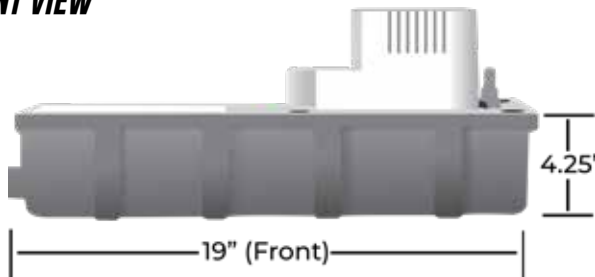

TOP VIEW

FRONT VIEW

SIDE VIEW

NBT-400P

INCLUDED PARTS

- (1) Little Giant® VCMA-20VLS 115V
- (1) 3/4" Socket Adapter
- (1) 3/4" Barb Fitting
- (1) Plug

SPECIFICATIONS

Part No.:	7101
MBH:	400
GPH:	3
Material:	ABS/PET
Pellets:	2.5 lbs
Inlet:	3/4"