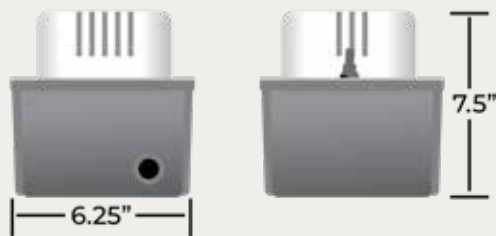

TOP VIEW

FRONT VIEW

SIDE VIEW

NBT-400P

INCLUDED PARTS

- (1) Little Giant® VCMA-20VLS 115V
- (1) 3/4" Socket Adapter
- (1) 3/4" Barb Fitting
- (1) Plug

SPECIFICATIONS

Part No.:	7101
MBH:	400
GPH:	3
Material:	ABS/PET
Pellets:	2.5 lbs
Inlet:	3/4"