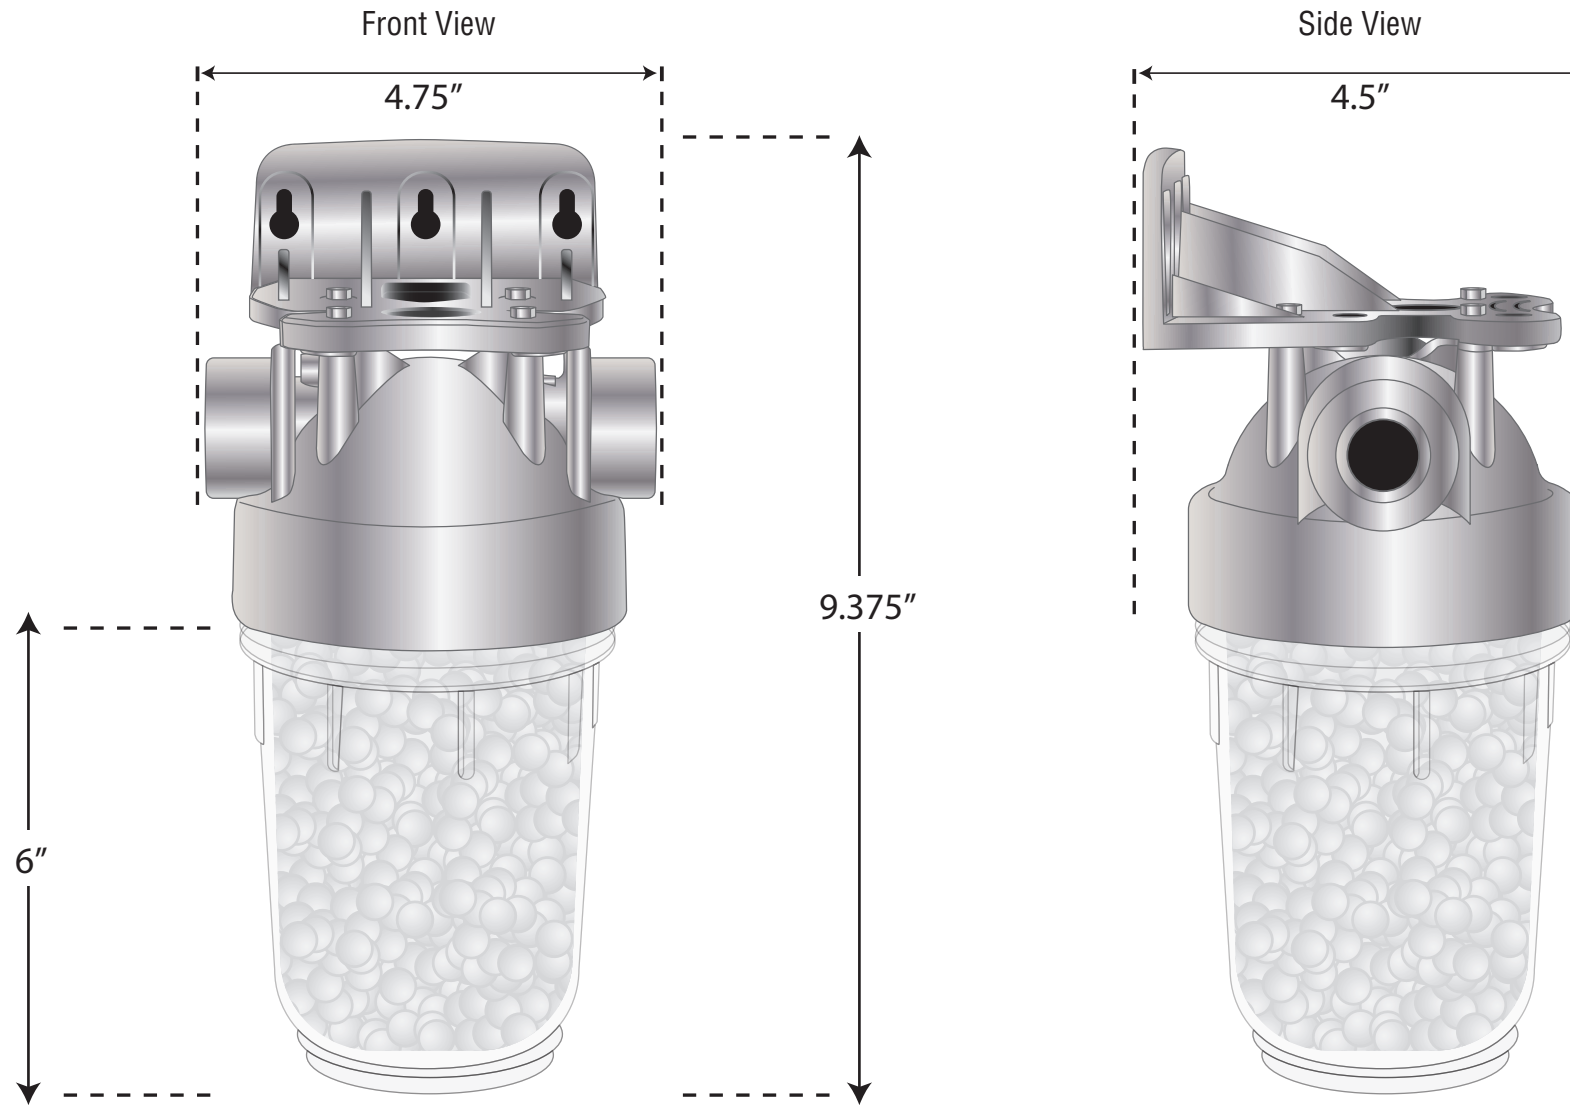

V-125 - Features, Ratings and Dimensions

Ratings & Dimensions (in inches)					
Model	MBH	L	H	W	Ports
V-125	125	4.5"	9-3/8"	4.5"	3/4" FNPT