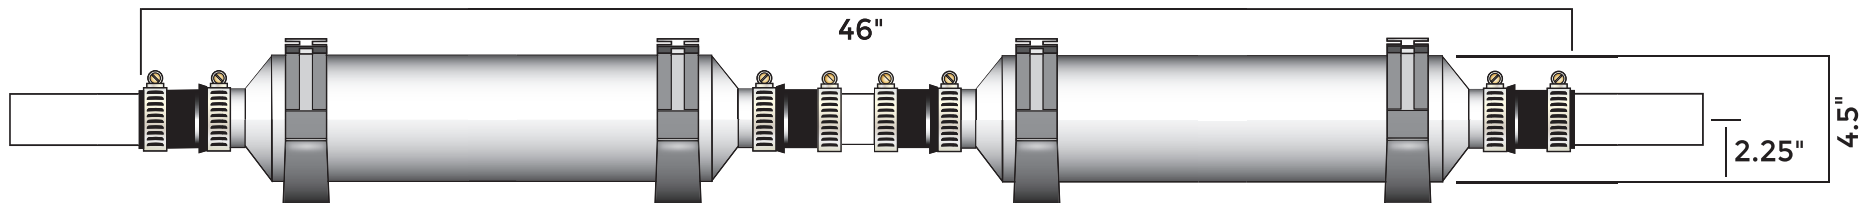

JJM® CBM-227

SIDE VIEW

CBM-227 Included Parts
(4) Acid Proof Poly Couplings
(8) Stainless Steel Clamps
(4) Mounting Brackets
Optional Fittings Kit for Parallel and Serpentine: (4) 1" Sch40 PVC Street Ells, (2) 1" Sch40 PVC Tees

Part No.	MBH	GPH	Material	Pellets	Inlet/Outlet
5004	3,000 max.	24	Clear PVC	14.4 lbs	1" Sch40