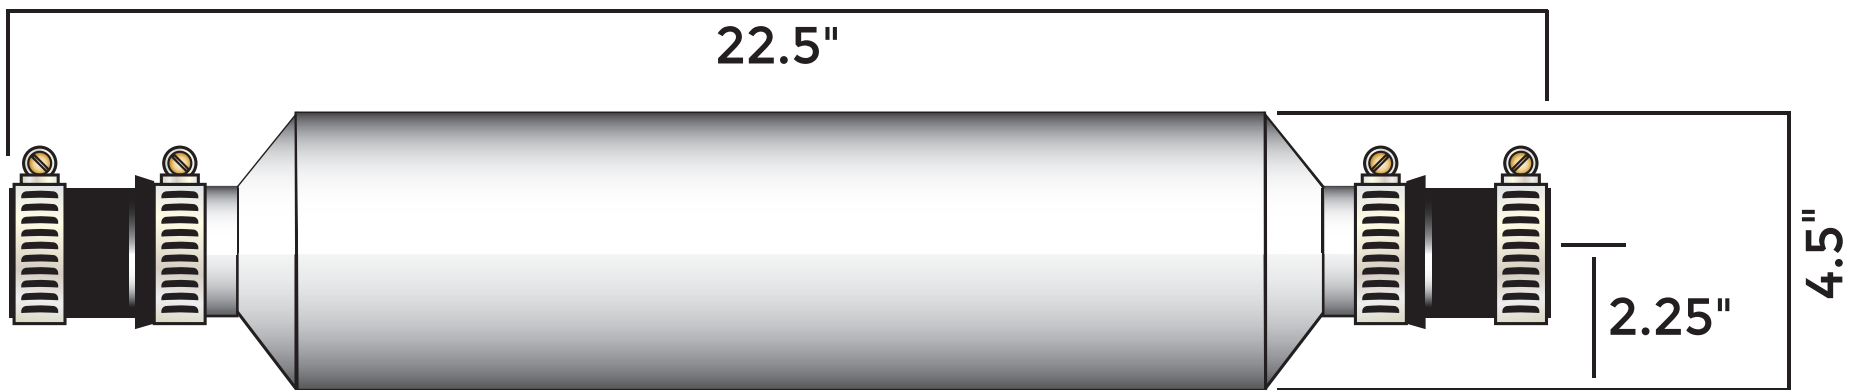

JJM® CBM-226

CBM-226 Included Parts
(2) Acid Proof Poly Couplings
(4) Stainless Steel Clamps
(2) 1" Split Ring Pipe Clamps
(2) 3/8" Ceiling Plates

Part No.	MBH	GPH	Material	Pellets	Inlet/Outlet
5003	1,500 max.	11	Clear PVC	7.2 lbs	1" Sch40