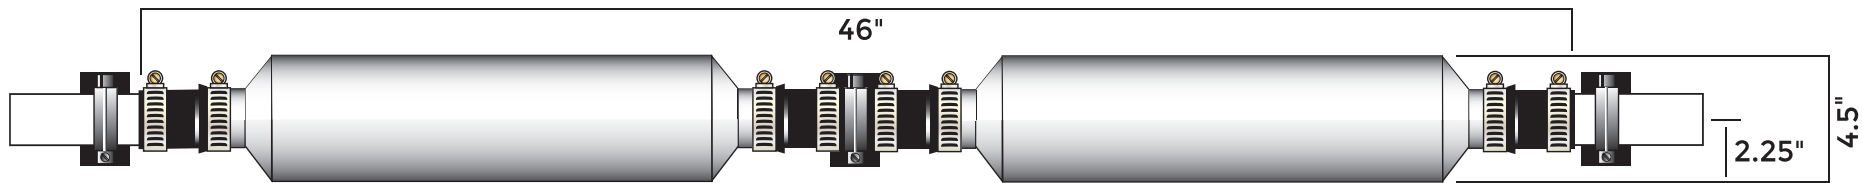

JJM® CBM-227

CBM-227 Included Parts
(4) Acid Proof Poly Couplings
(8) Stainless Steel Clamps
(3) 1" Split Ring Pipe Clamps
(3) 3/8" Ceiling Plates
Optional Fittings Kit for Parallel and Serpentine: (4) 1" Sch40 PVC Street Ells, (2) 1" Sch40 PVC Tees

Part No.	MBH	GPH	Material	Pellets	Inlet/Outlet
5004	3,000 max.	24	Clear PVC	14.4 lbs	1" Sch40